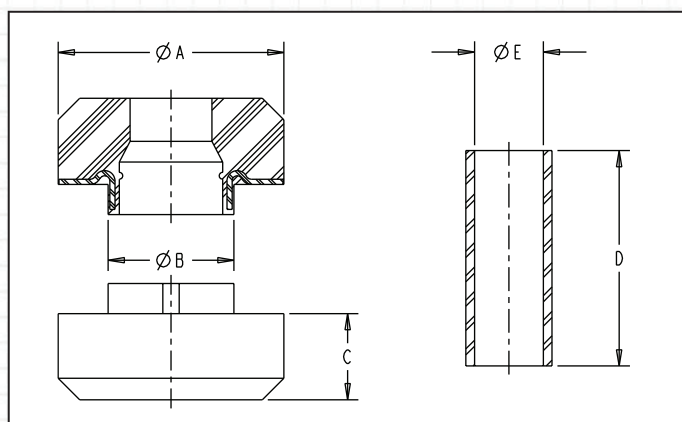

# 44000 Tube Mount Series Technical Specifications

SIZE	Ø A		Ø B		C		D		Ø E		Weight	
	inch	mm	inch	mm	inch	mm	inch	mm	inch	mm	lbs. oz.	grams
<b>44001</b>	1.31	33.3	.730	18.5	0.50	12.7	1.25	31.8	.397	10.1	1.5 oz.	43
<b>44002</b>	1.88	47.8	1.23	31.2	0.78	19.8	1.94	49.3	.532	13.5	5.0 oz.	142
<b>44003</b>	2.55	64.8	1.48	37.6	0.90	22.9	2.43	61.7	.657	16.7	11.0 oz.	312
<b>44004</b>	3.50	89.0	2.23	56.6	1.00	25.4	2.88	73.2	.938	23.8	1 lb.8 oz.	667
<b>44005</b>	4.88	124.0	2.47	62.7	1.25	31.8	3.38	85.9	1.063	27.0	2 lb. 14 oz.	1,305

## DIMENSIONAL DATA:

**BARRY  
CONTROLS**

phone 508.417.7000 ▪ fax 508.417.7224  
www.BarryControls.com

**HUTCHINSON**  
WORLDWIDE